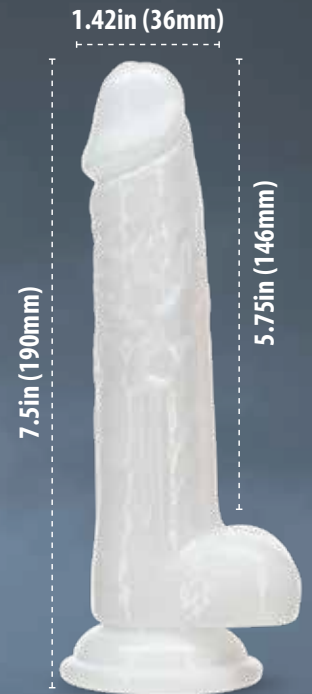

# PEARL

by ADDICTION™

Body-Safe Material  
Phthalate & Latex Free  
Strong Suction Base  
Harness Compatible

NEW  
SHIMMERING  
TOY COLLECTION

8.5in

7.5in

with Bonus  
PowerBullet®

with Bonus  
PowerBullet®