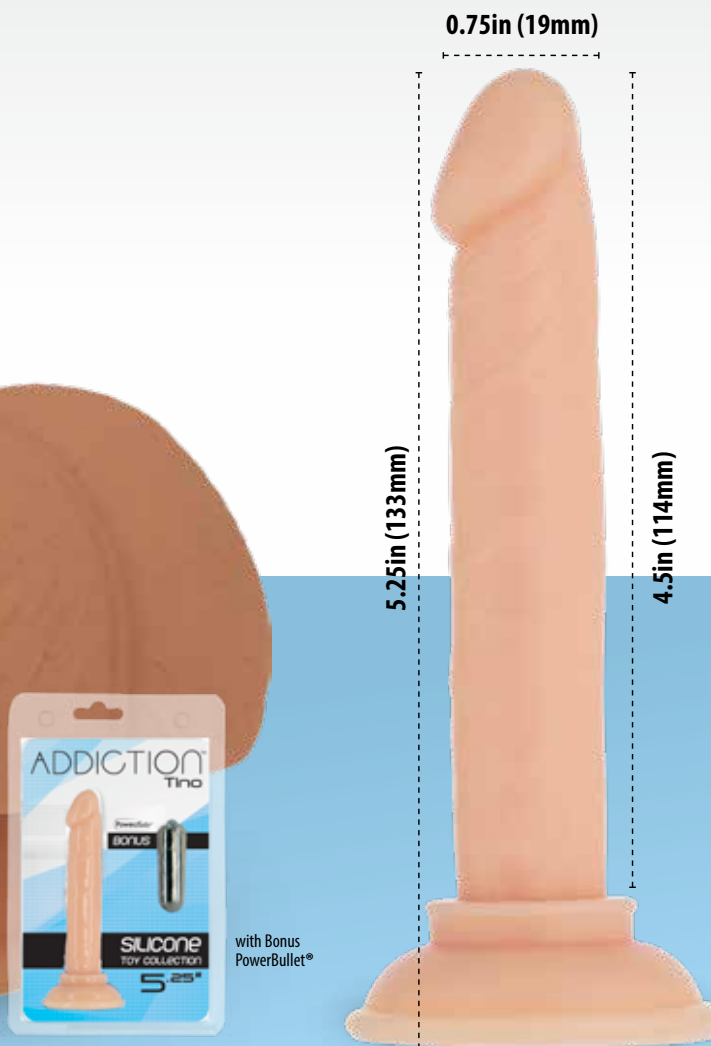

## PAIL FULL OF PENISES

**87099**  
Addiction - Silly Willy Bowl  
3.3" - Multi-Colour

- 100% Silicone
- Strong Suction Base
- Compatible with Most Harnesses
- Easy to Clean
- Phthalate & Latex Free

# ADDICTION™ Tino

Fun Comes in All Sizes!

- 100% Silicone
- Strong Suction Base

- Compatible with Most Harnesses

- Easy to Clean
- Phthalate and Latex Free