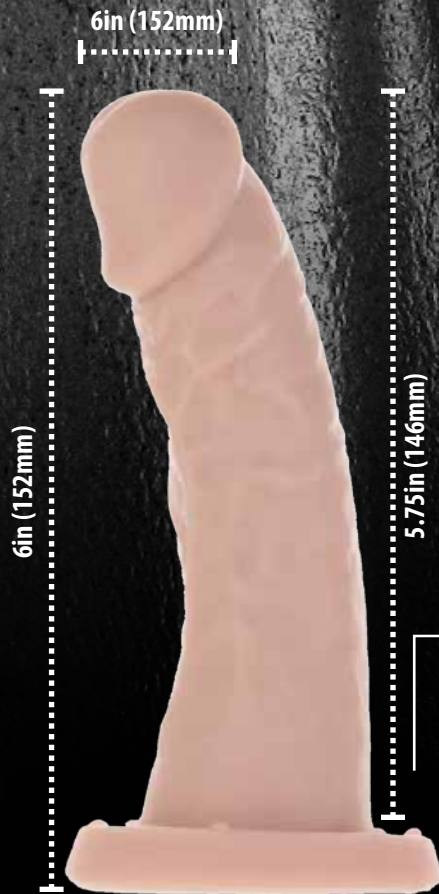

# ADDICTION™ Edward

100% Premium Silicone | Phthalate & Latex Free  
Strong Suction Base | Harness Compatible  
Bonus PowerBullet®

Harness Compatible

Premium Silicone

Strong Suction Base

**86925**

Overall Length : 6" (152mm)  
Insertable Length: 5.75"(146mm)  
Diameter: 2.7" (70mm)